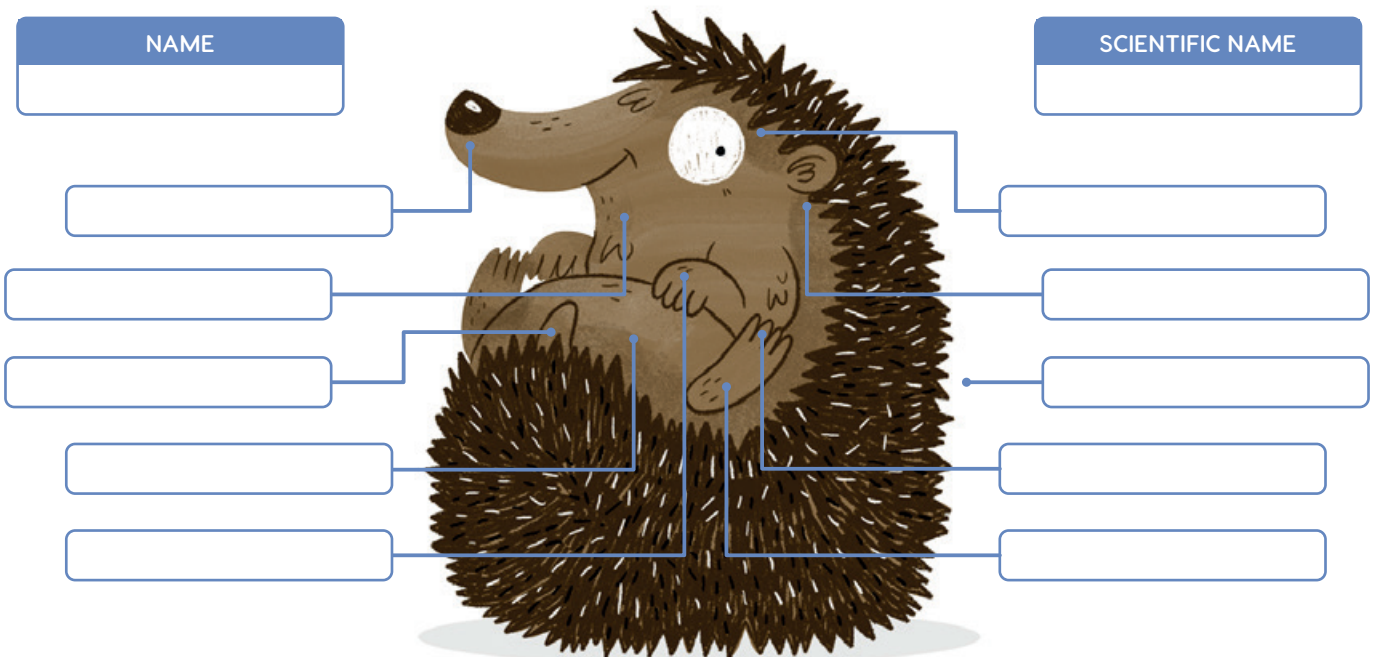

They have a little black nose that gives them a sharp sense of smell to pick up the scent of their supper, a predator, or another hedgehog on the breeze.

Their big ears, which help with their keen sense of hearing, are mostly hidden by fur.

They have surprisingly long legs, about 10cm. This means they can run faster than we can walk!

They have a very short neck which helps them curl up into a tight ball.

This is usually around 2cm long.

Their stomachs are soft, furry, and vulnerable. They curl into a tight ball to protect it from any threat.

They have five-toes on each foot, and each toe has a powerful claw are used for digging.

These are sometimes used to de-slime particularly slippery slugs.

NAME

SCIENTIFIC NAME

Shepreth Hedgehog Hospital

Shepreth Wildlife Conservation Charity